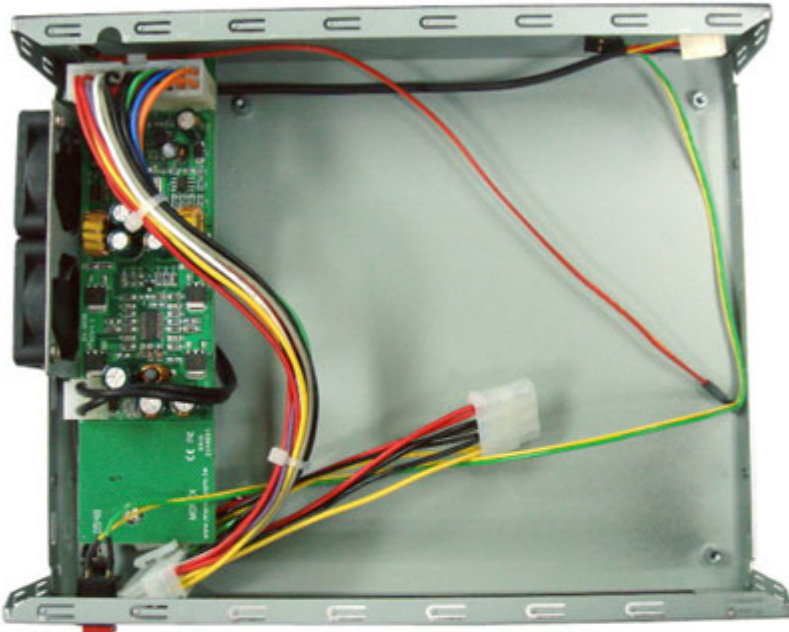

74.95 EUR  
incl. 19% VAT, plus [shipping](#)

Support:  [Drawing](#)

|                        |                              |
|------------------------|------------------------------|
| Model No               | 5677                         |
| M/B Form Factor        | Mini-ITX (6.7"x 6.7")        |
| Dimensions (D x W x H) | 186x 259.5 x 58.5(mm) , 2.8L |

|                   |  |
|-------------------|--|
| Drive Bays        | Internal 2.5*1   |
| CD/DVD Device     | N/A  |
| PSU Form Factor   | Internal Power Supply: 80W (12V)<br>External Power Supply (A/C): 60W & 80W (12V) |
| Indicators        | 1 x Power Status   |
| Front I/O         | N/A  |
| Rear I/O          | COM*1, Power Button  |
| Material          | Steel  |
| System Fans       | N/A  |
| Thickness         | 0.8mm  |
| Container Loading | 20':1800, 40':23800, 40'HQ:4400  |
| Application       | POS, Kiosk, Media Box, Digital Signage   |